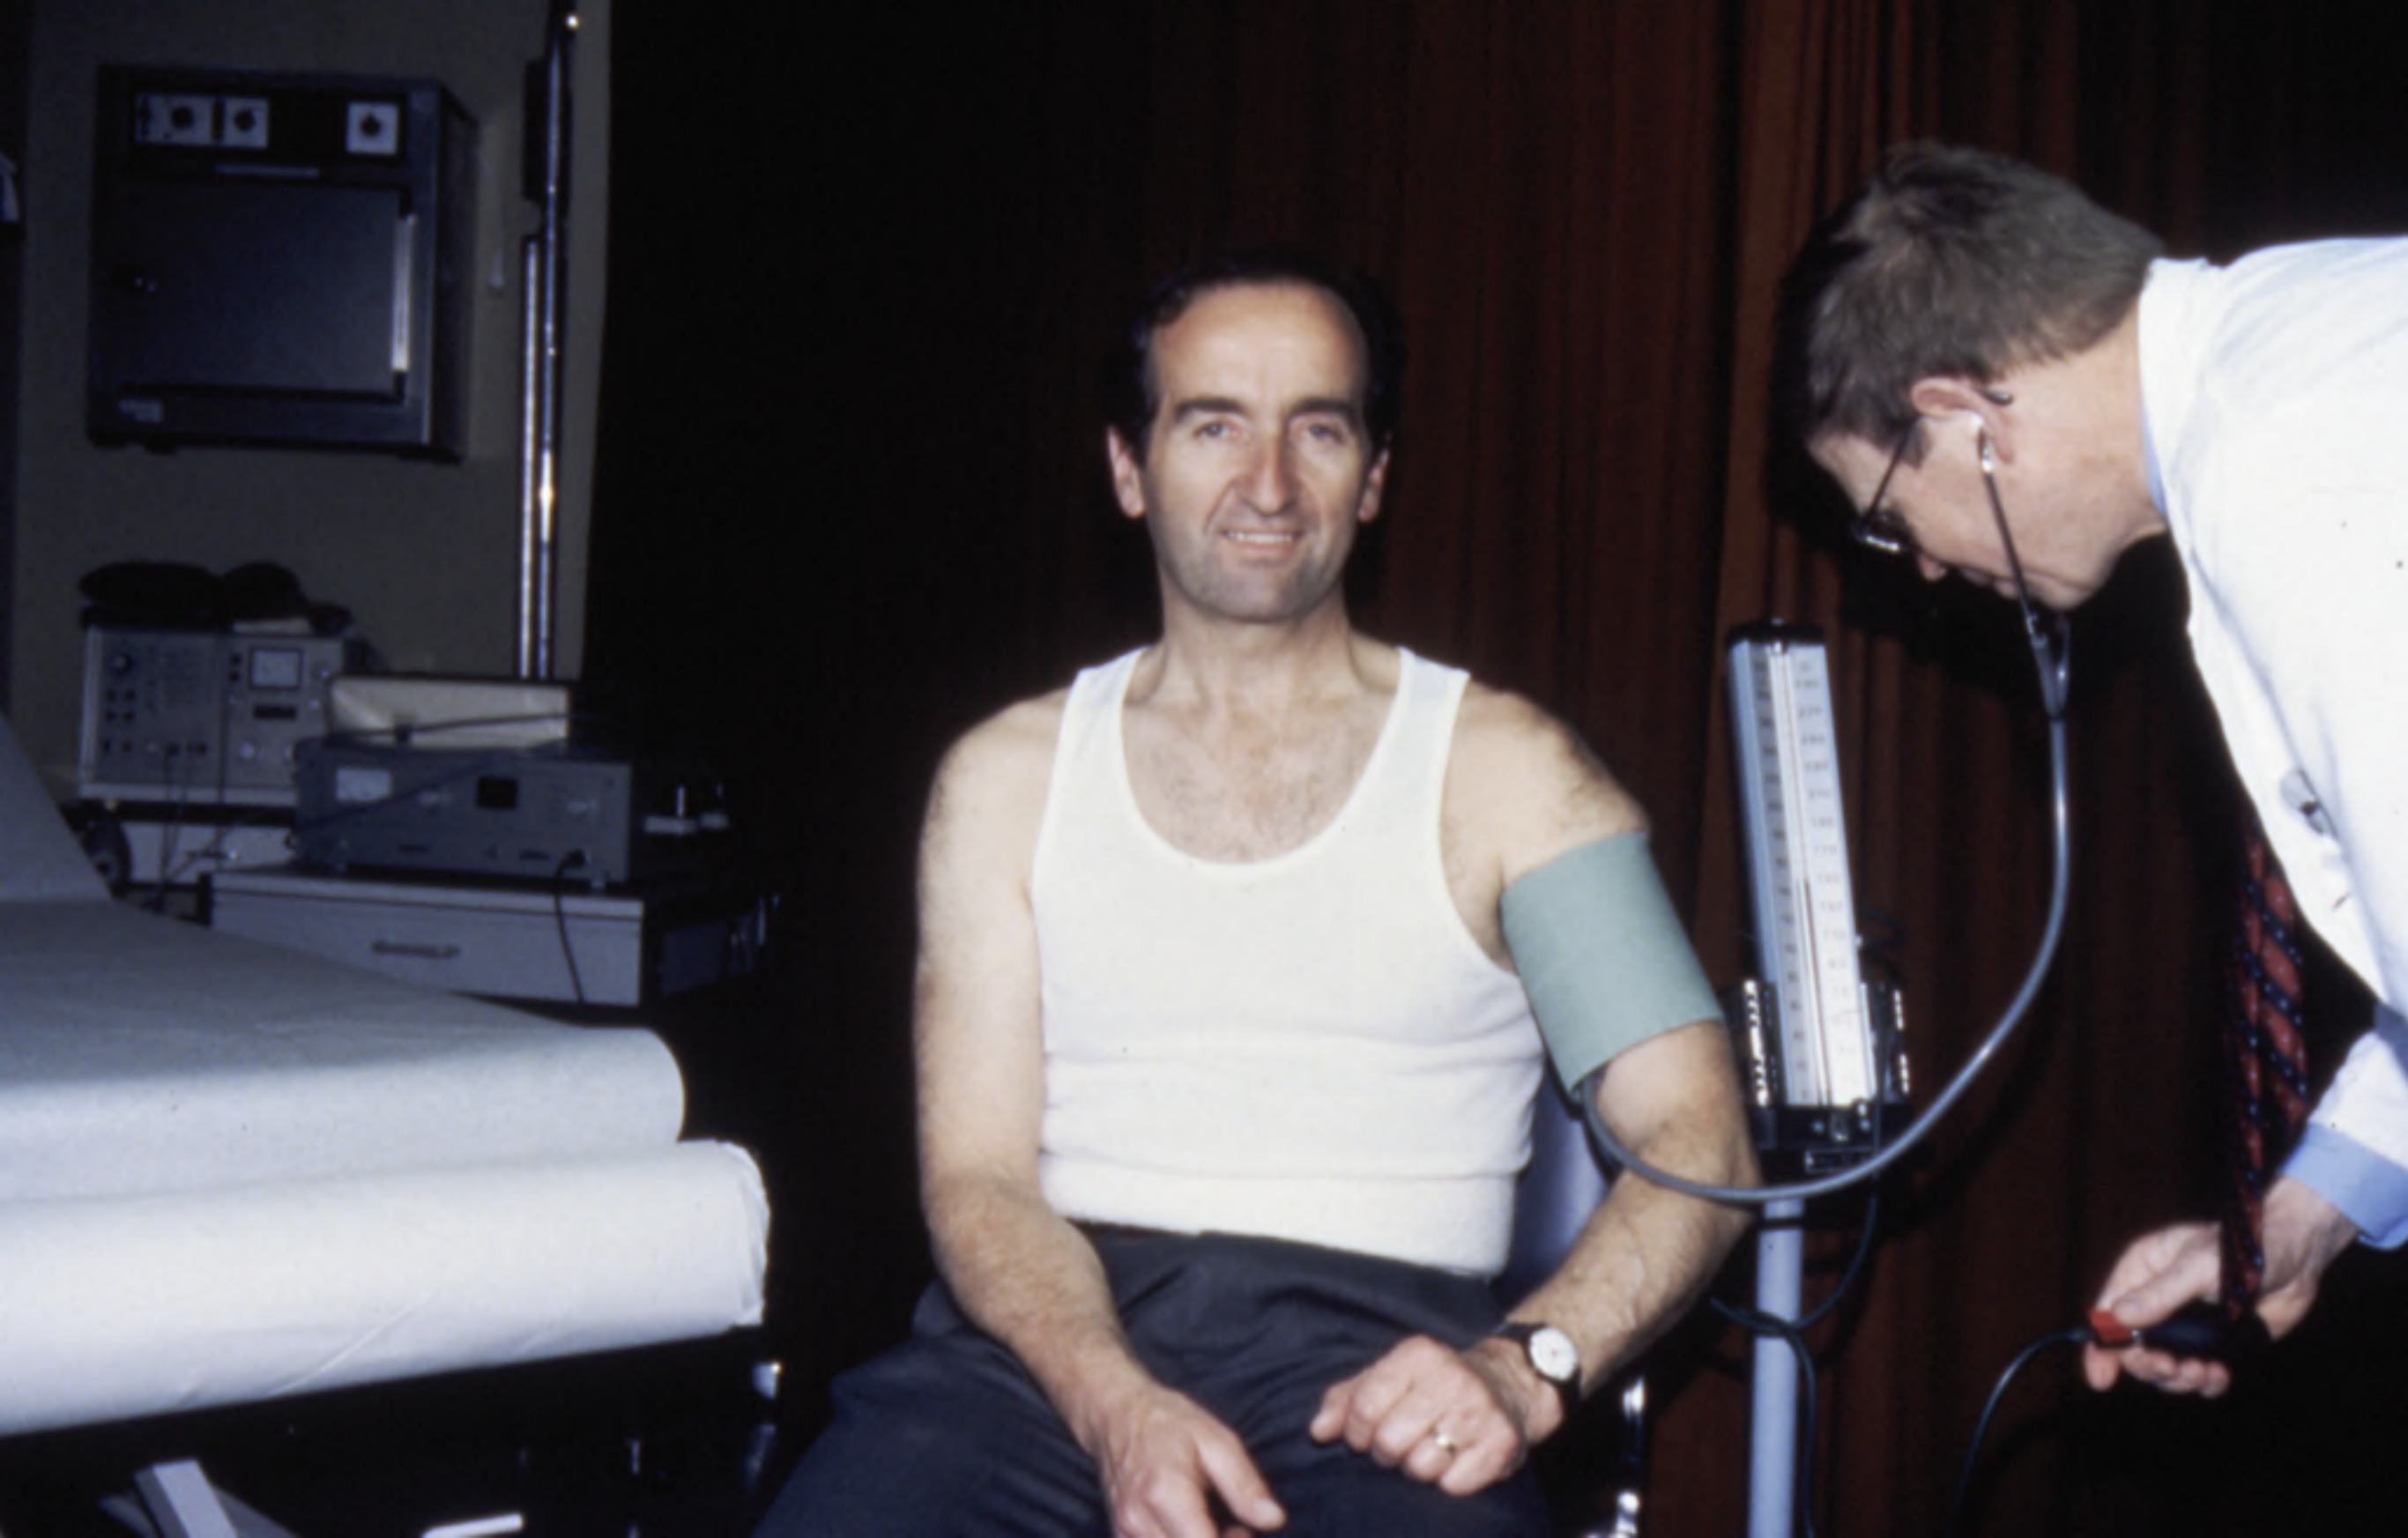

F. AESCHBACH S.A. AARAU

DONINELLI

11/1/79
11/1/79
11/1/79

WITSE BILDT MUSEUM

A man in a blue jacket and dark trousers stands on the left side of the counter, facing the staff member.

A staff member in a light blue shirt and dark tie stands behind the counter, looking towards the customer.

DINGI BIKES
Logo of a bicycle
Small text below the logo

50 Pp.
Small image of a landscape
Small image of a person

Itinerarien
Fr. 4,-

A stack of brochures or books on a small round table in the foreground.

A yellow plastic chair in the foreground.